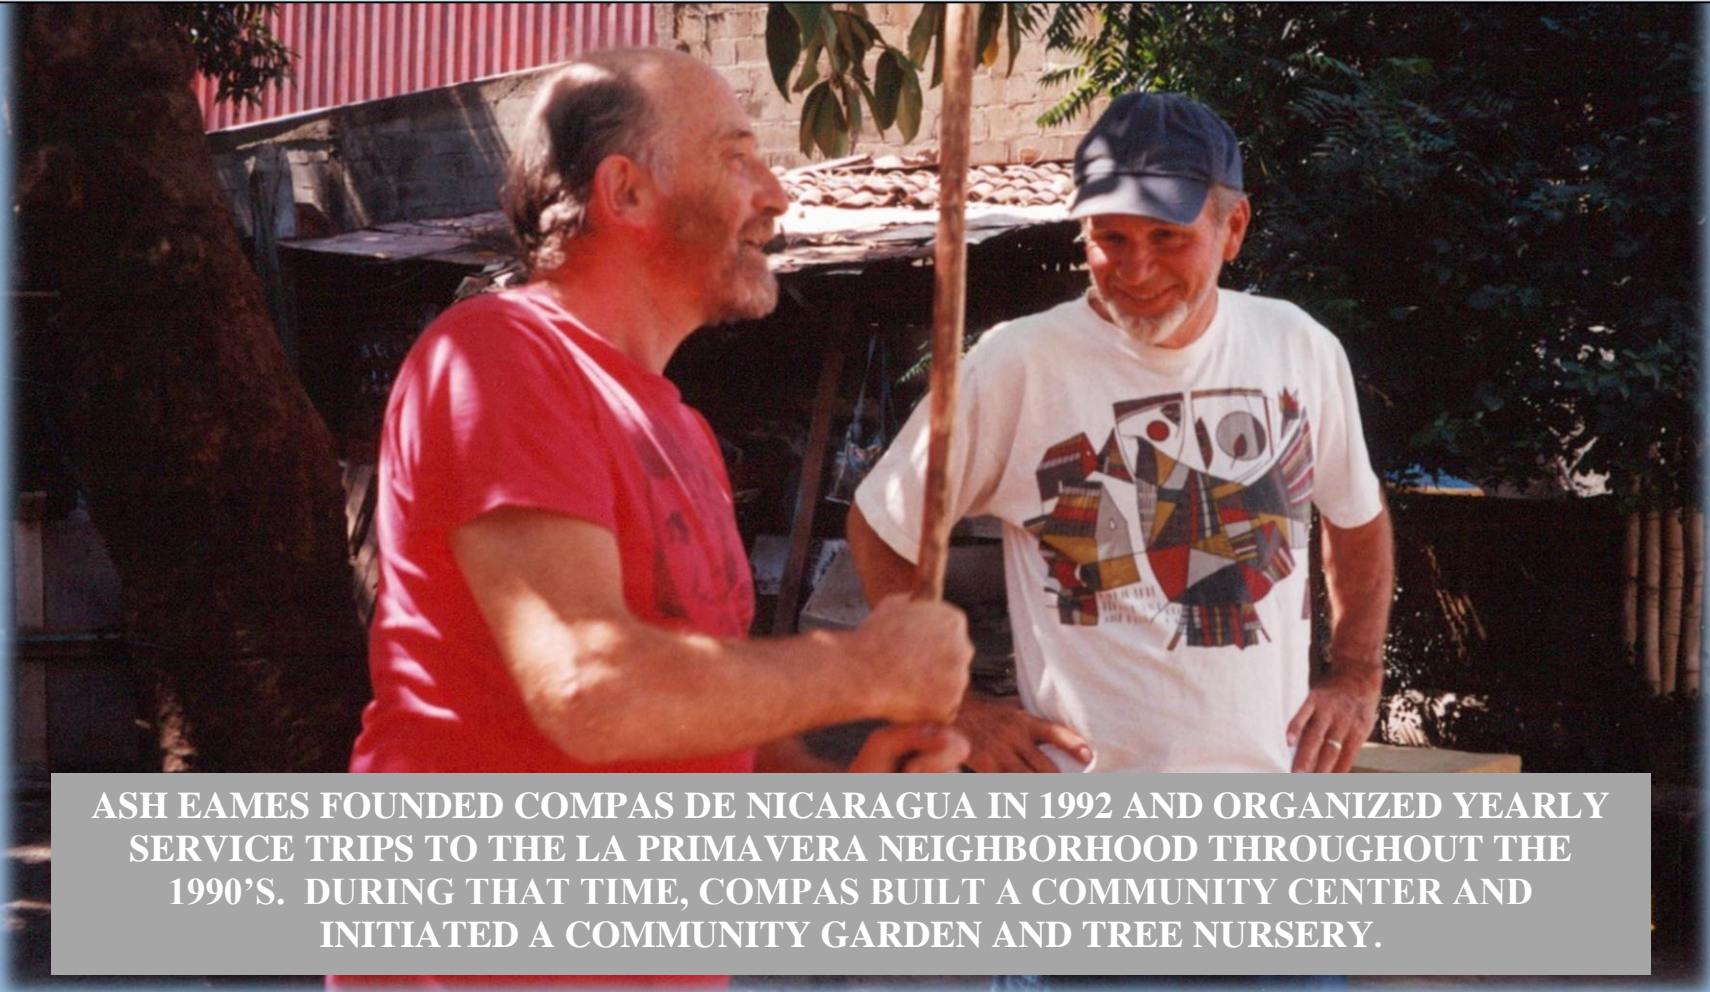

# A Tribute to Ash Eames

ASH EAMES FOUNDED COMPAS DE NICARAGUA IN 1992 AND ORGANIZED YEARLY SERVICE TRIPS TO THE LA PRIMAVERA NEIGHBORHOOD THROUGHOUT THE 1990'S. DURING THAT TIME, COMPAS BUILT A COMMUNITY CENTER AND INITIATED A COMMUNITY GARDEN AND TREE NURSERY.